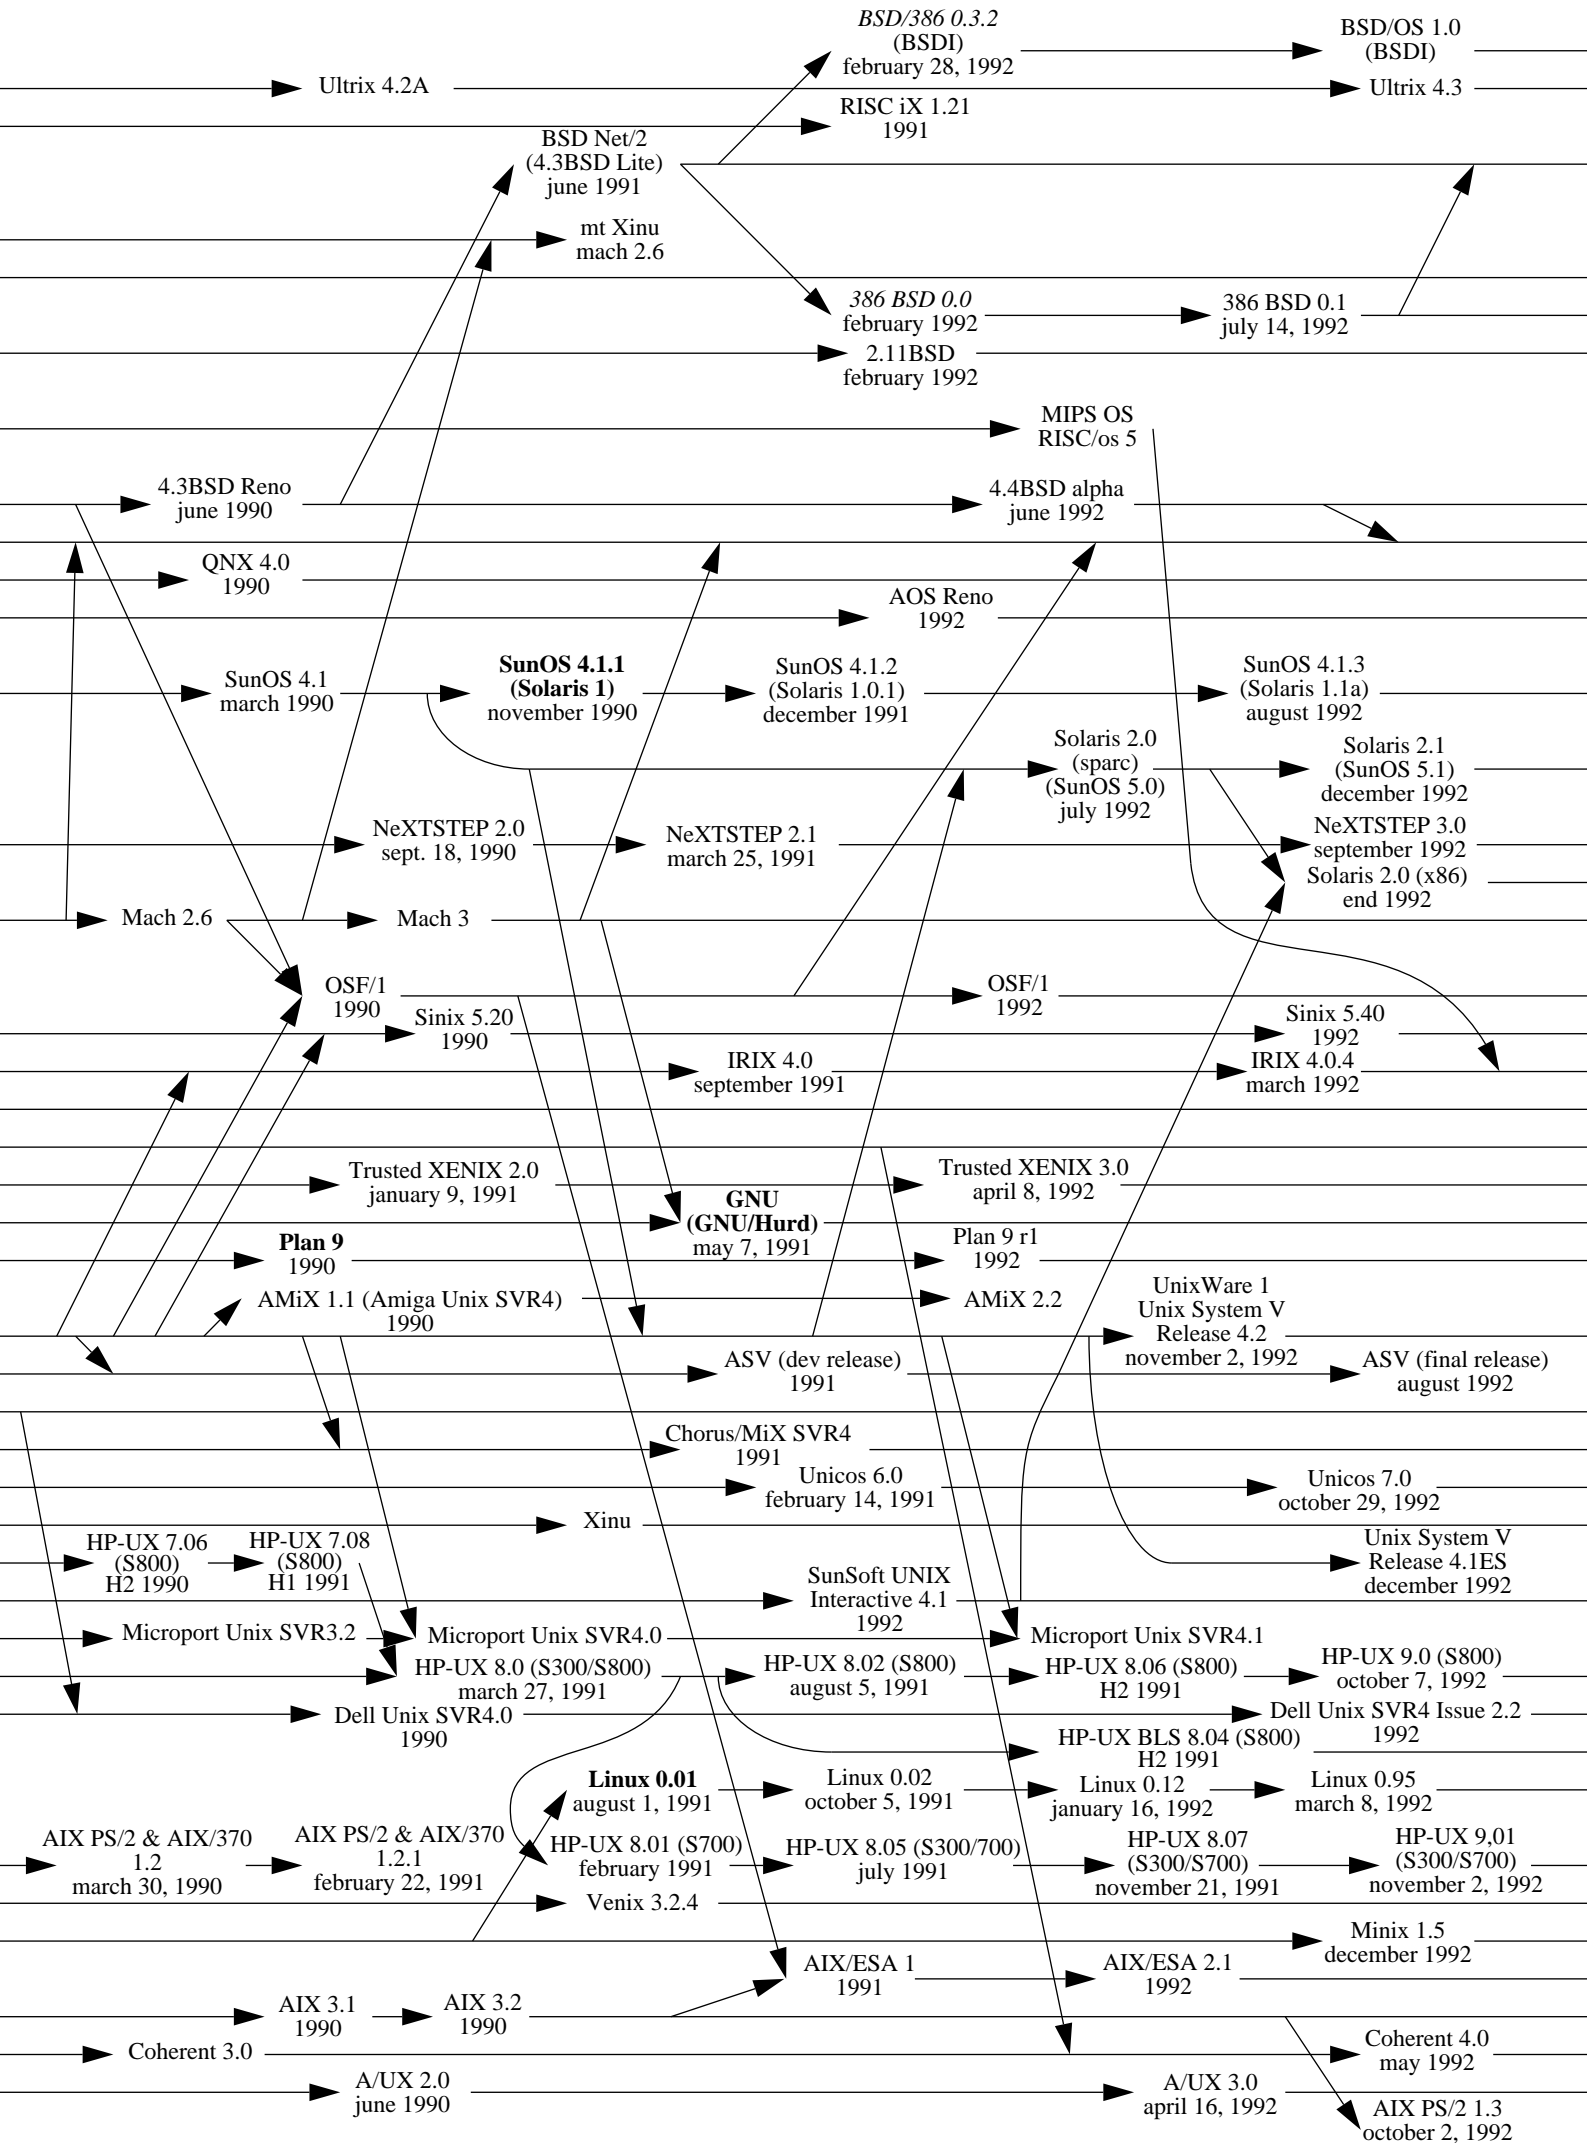

1990

1991

1992