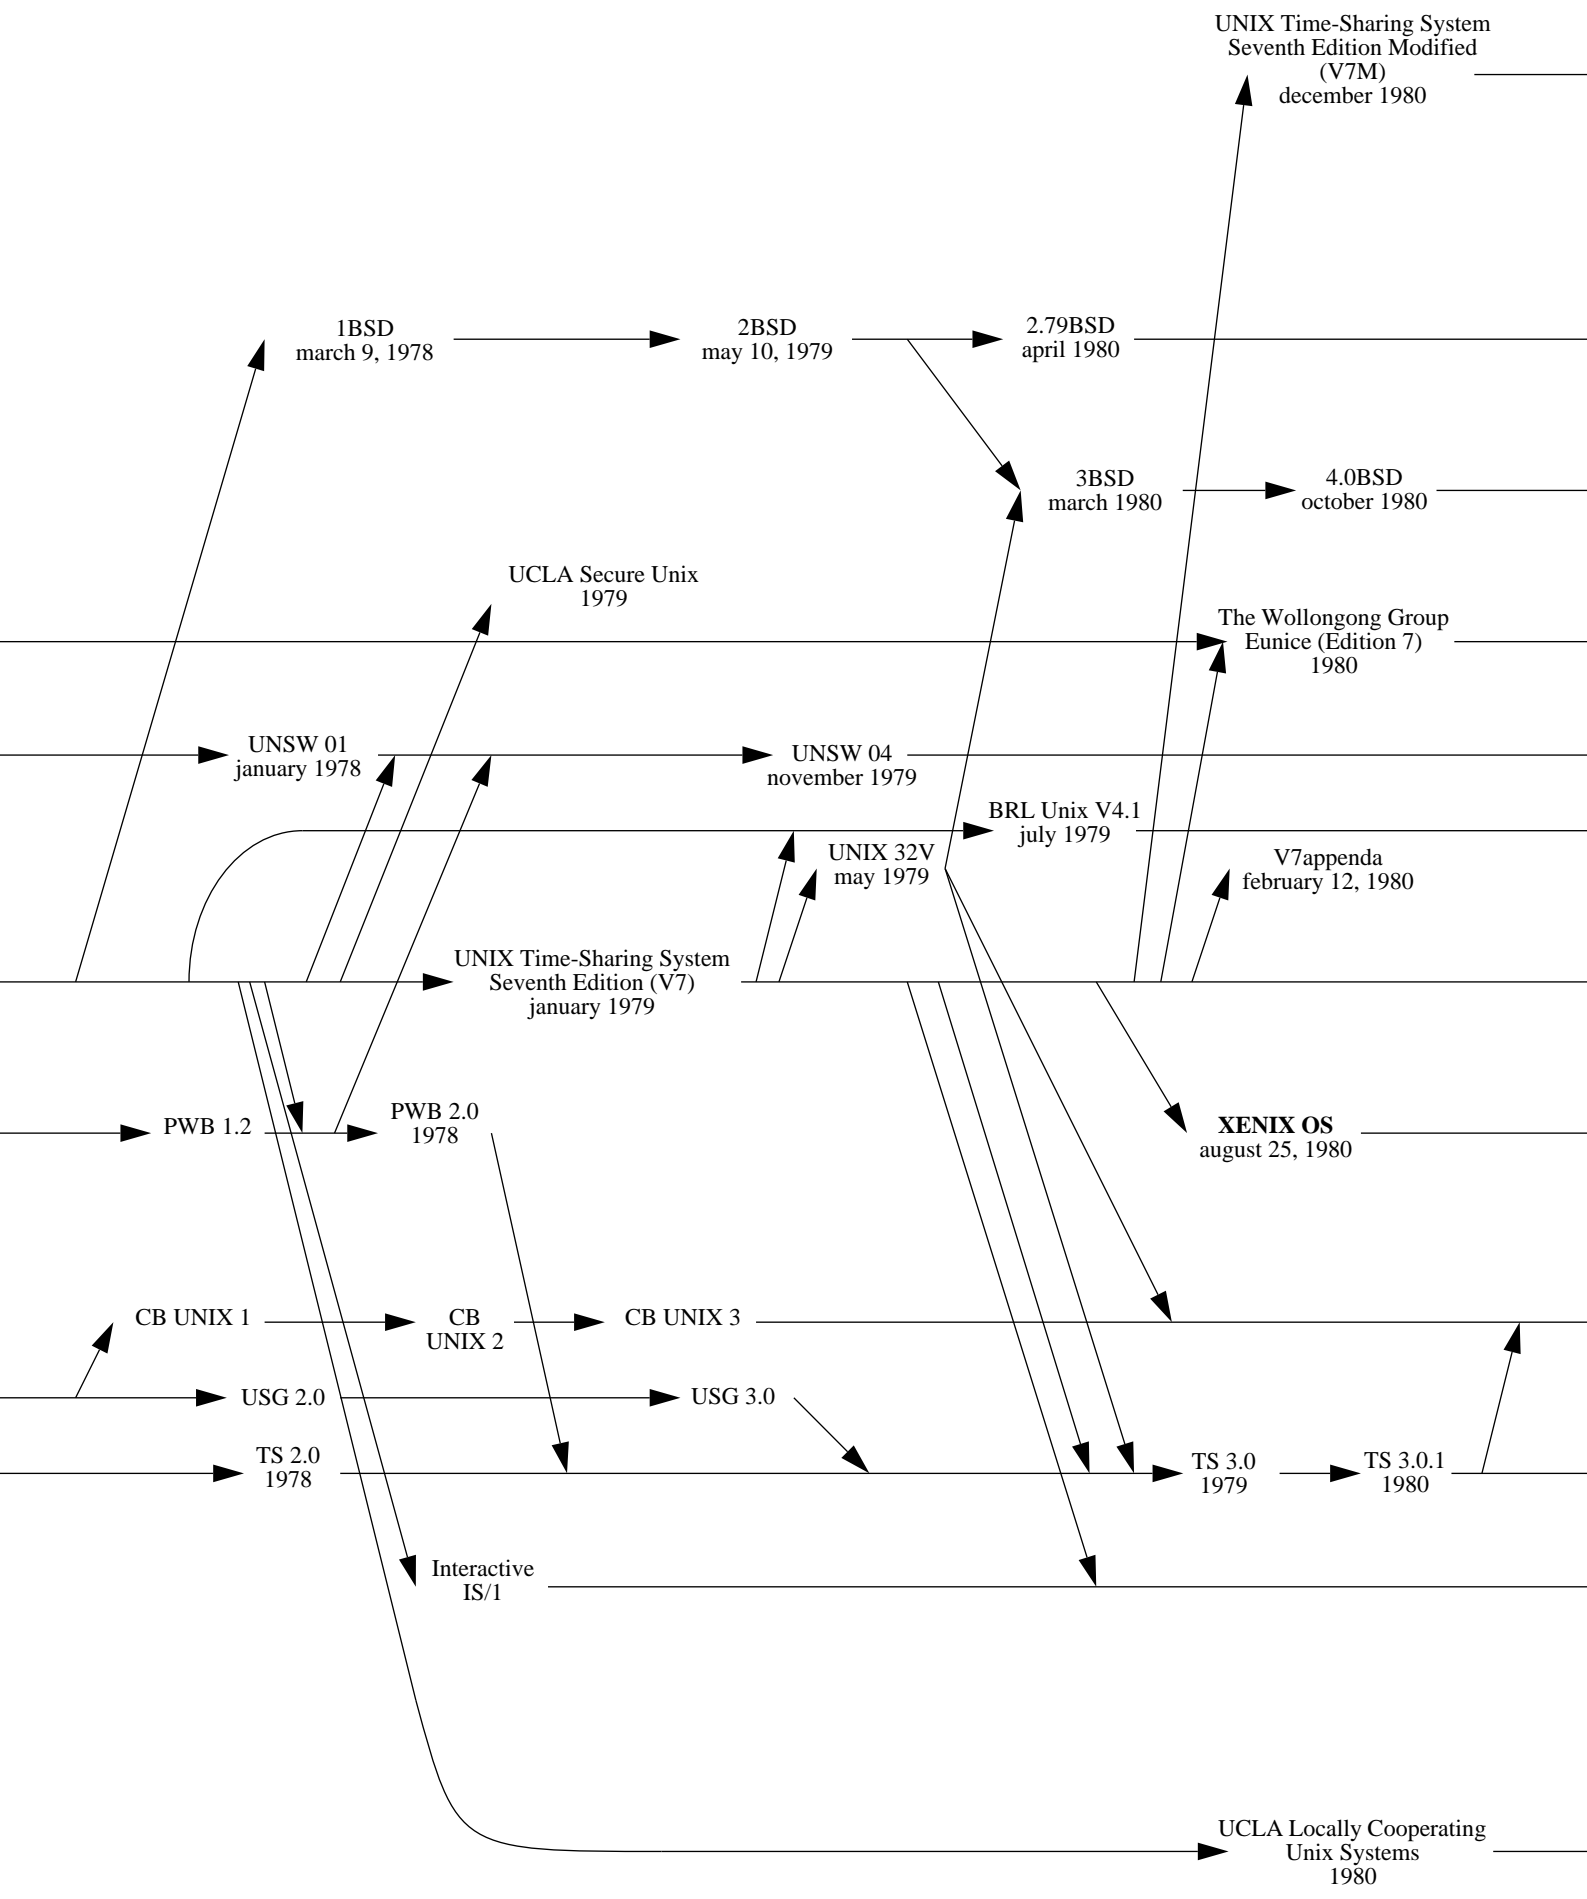

**1969**

**1970**

**1971**

**1972**

**1973**

1974

1975

1976

1977

1978

1979

1980

Note 1: an arrow indicates an inheritance like a compatibility, it is not only a matter of source code.

Note 2: this diagram shows complete systems and [micro]kernels like Mach, Linux, the Hurd... This is because sometimes kernel versions are more appropriate to see the evolution of the system.

1981

1982

1983

1987

1988

1989

1990

1991